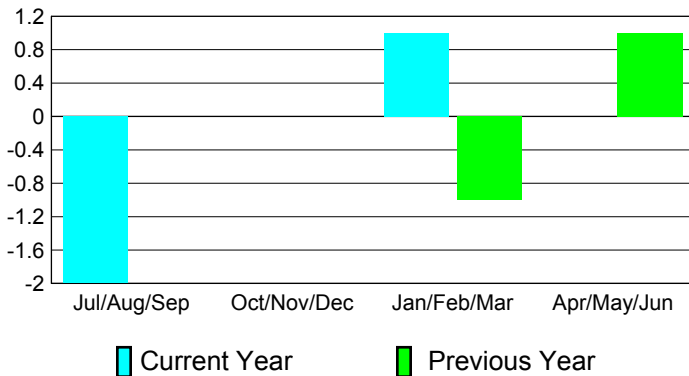

2010-2011 GMT Reports for District (or Undistricted) **District D 3**

GMT: **Joel Rosendo Gómez Franco** Location: **GUATEMALA**

GMT CA: **3**

CLUBS

Club Results
2010-2011

Clubs
2009-2010

Month	New Club Goal	Actual New Clubs	Actual Dropped Clubs	Gain/Loss of Clubs	Gain/Loss of Clubs
Jul/Aug/Sep	1	0	-2	-2	0
Oct/Nov/Dec	3	0	0	0	0
Jan/Feb/Mar	2	1	0	1	-1
Apr/May/June	2	0	0	0	1
Totals	8	1	-2	-1	0

Club Results 2010-2011

Goal, New, Dropped, Gain/Loss

Comparison of Club Gain/Loss

Current Year Compared to the Previous Year

YTD Status Quo Clubs 2010-2011

Status Quo Clubs Compared to Status Quo Members

MEMBERSHIP

Membership Results
2010-2011

Membership
2009-2010

Month	Net Memb Goal	Actual New Memb	Actual Dropped Memb	Gain/Loss of Memb	Gain/Loss of Memb
Jul/Aug/Sep	24	11	-62	-51	20
Oct/Nov/Dec	65	6	-15	-9	-13
Jan/Feb/Mar	44	58	-7	51	-8
Apr/May/June	45	43	-32	11	39
Totals	178	118	-116	2	38

Membership Results 2010-2011

Goal, New, Dropped, Gain/Loss

Comparison of Membership Gain/Loss

Current Year Compared to the Previous Year

Gender Comparison 2010-2011

Jul/Aug/Sep

Oct/Nov/Dec

Jan/Feb/Mar

Apr/May/June

Male

Female