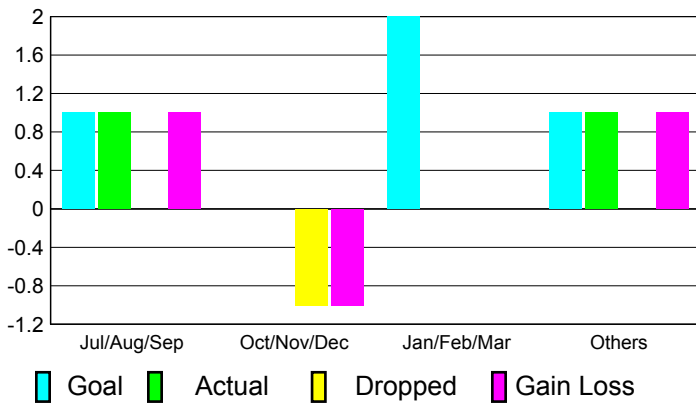

2010-2011 GMT Reports for District (or Undistricted) **District B 5**

GMT: **Joel Rosendo Gómez Franco** Location: **MEXICO**

GMT CA: **3**

CLUBS

Club Results
2010-2011

Clubs
2009-2010

Month	New Club Goal	Actual New Clubs	Actual Dropped Clubs	Gain/Loss of Clubs	Gain/Loss of Clubs
Jul/Aug/Sep	1	1	0	1	1
Oct/Nov/Dec	0	0	-1	-1	-1
Jan/Feb/Mar	2	0	0	0	-2
Apr/May/Jun	1	1	0	1	1
Totals	4	2	-1	1	-1

Club Results 2010-2011

Goal, New, Dropped, Gain/Loss

Comparison of Club Gain/Loss

Current Year Compared to the Previous Year