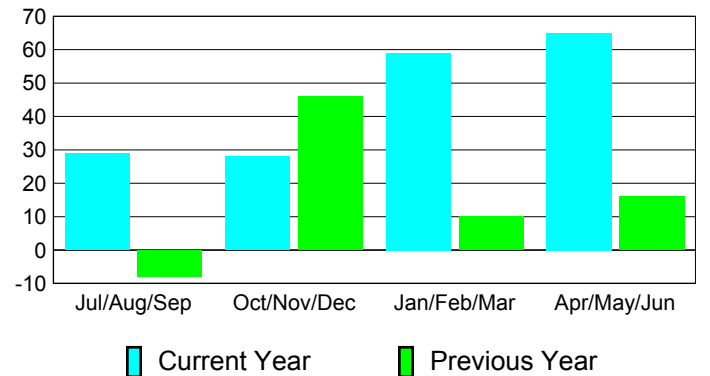

Gender Comparison 2010-2011

Jul/Aug/Sep

Oct/Nov/Dec

Jan/Feb/Mar

Apr/May/June

Male

Female