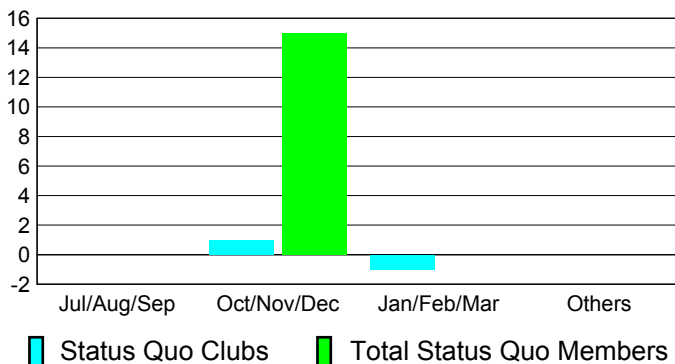

Club Results 2010-2011

Goal, New, Dropped, Gain/Loss

Comparison of Club Gain/Loss

Current Year Compared to the Previous Year

YTD Status Quo Clubs 2010-2011

Status Quo Clubs Compared to Status Quo Members

MEMBERSHIP

Membership Results
2010-2011

Membership
2009-2010

Month	Net Memb Goal	Actual New Memb	Actual Dropped Memb	Gain/Loss of Memb	Gain/Loss of Memb
Jul/Aug/Sep	45	28	-127	-99	-18
Oct/Nov/Dec	110	37	-85	-48	17
Jan/Feb/Mar	40	27	-35	-8	-47
Apr/May/June	5	52	-40	12	-33
Totals	200	144	-287	-143	-81