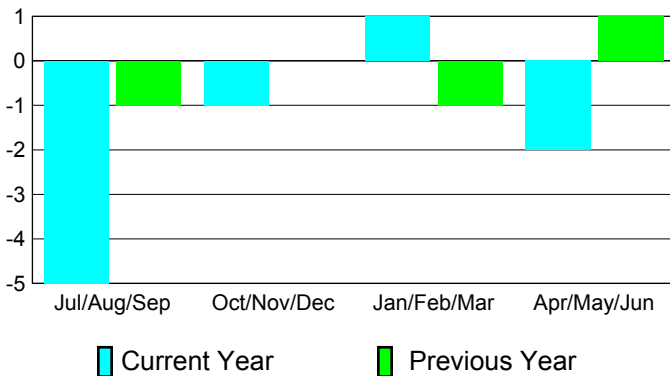

2010-2011 GMT Reports for District (or Undistricted) **District B 1**

GMT: **Joel Rosendo Gómez Franco** Location: **MEXICO**

GMT CA: **3**

CLUBS

Club Results
2010-2011

Clubs
2009-2010

Month	New Club Goal	Actual New Clubs	Actual Dropped Clubs	Gain/Loss of Clubs	Gain/Loss of Clubs
Jul/Aug/Sep	3	0	-5	-5	-1
Oct/Nov/Dec	5	1	-2	-1	0
Jan/Feb/Mar	2	0	1	1	-1
Apr/May/June	0	0	-2	-2	1
Totals	10	1	-8	-7	-1

Club Results 2010-2011

Goal, New, Dropped, Gain/Loss

Comparison of Club Gain/Loss

Current Year Compared to the Previous Year

YTD Status Quo Clubs 2010-2011

Status Quo Clubs Compared to Status Quo Members

MEMBERSHIP

Membership Results
2010-2011

Membership
2009-2010

Month	Net Memb Goal	Actual New Memb	Actual Dropped Memb	Gain/Loss of Memb	Gain/Loss of Memb
Jul/Aug/Sep	45	28	-127	-99	-18
Oct/Nov/Dec	110	37	-85	-48	17
Jan/Feb/Mar	40	27	-35	-8	-47
Apr/May/June	5	52	-40	12	-33
Totals	200	144	-287	-143	-81

Membership Results 2010-2011

Goal, New, Dropped, Gain/Loss

Comparison of Membership Gain/Loss

Current Year Compared to the Previous Year

Gender Comparison 2010-2011

Jul/Aug/Sep

Oct/Nov/Dec

Jan/Feb/Mar

Apr/May/June

Male

Female