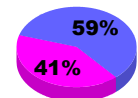

Apr/May/June

Male

Female