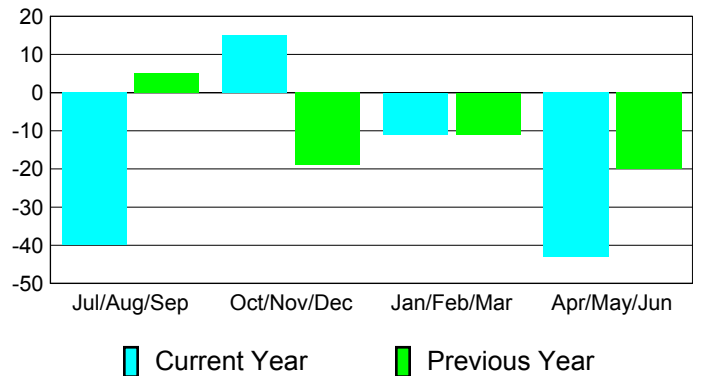

Gender Comparison 2010-2011

Jul/Aug/Sep

Oct/Nov/Dec

Jan/Feb/Mar

Apr/May/Jun

Male

Female