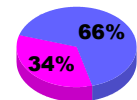

Apr/May/Jun

Male

Female