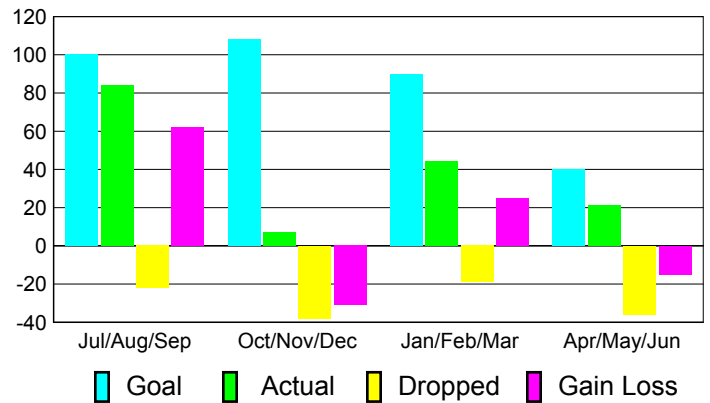

Membership Results 2010-2011

Goal, New, Dropped, Gain/Loss

Comparison of Membership Gain/Loss

Current Year Compared to the Previous Year