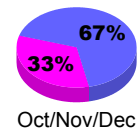

Gender Comparison 2010-2011