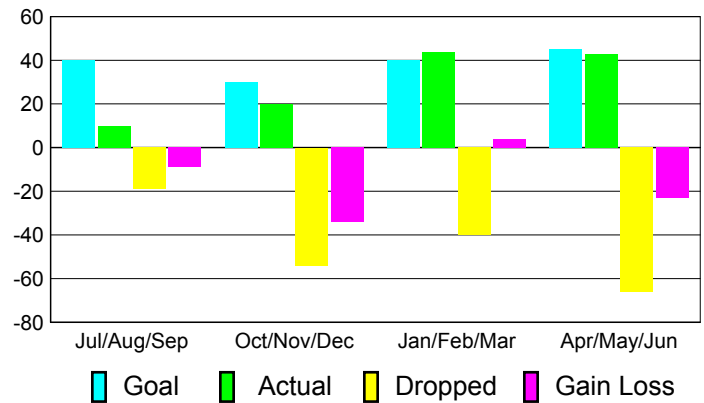

Membership Results 2010-2011

Goal, New, Dropped, Gain/Loss

Comparison of Membership Gain/Loss

Current Year Compared to the Previous Year