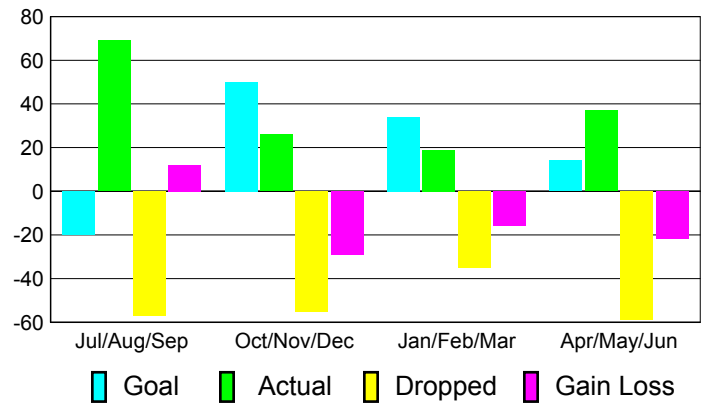

Membership Results 2010-2011

Goal, New, Dropped, Gain/Loss

Comparison of Membership Gain/Loss

Current Year Compared to the Previous Year