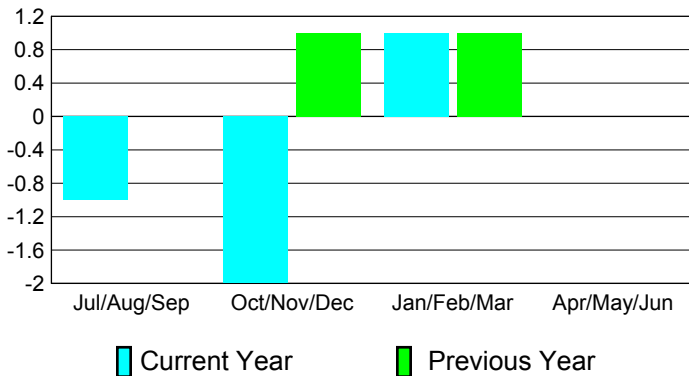

2010-2011 GMT Reports for District (or Undistricted) **District D 2**

GMT: **Joel Rosendo Gómez Franco** Location: **EL SALVADOR**

GMT CA: **3**

CLUBS

Club Results
2010-2011

Clubs
2009-2010

Month	New Club Goal	Actual New Clubs	Actual Dropped Clubs	Gain/Loss of Clubs	Gain/Loss of Clubs
Jul/Aug/Sep	1	0	-1	-1	0
Oct/Nov/Dec	1	0	-2	-2	1
Jan/Feb/Mar	1	0	1	1	1
Apr/May/June	1	1	-1	0	0
Totals	4	1	-3	-2	2

Club Results 2010-2011

Goal, New, Dropped, Gain/Loss

Comparison of Club Gain/Loss

Current Year Compared to the Previous Year

YTD Status Quo Clubs 2010-2011

Status Quo Clubs Compared to Status Quo Members

MEMBERSHIP

Membership Results
2010-2011

Membership
2009-2010

Month	Net Memb Goal	Actual New Memb	Actual Dropped Memb	Gain/Loss of Memb	Gain/Loss of Memb
Jul/Aug/Sep	40	10	-19	-9	14
Oct/Nov/Dec	30	20	-54	-34	42
Jan/Feb/Mar	40	44	-40	4	9
Apr/May/June	45	43	-66	-23	-38
Totals	155	117	-179	-62	27

Membership Results 2010-2011

Goal, New, Dropped, Gain/Loss

Comparison of Membership Gain/Loss

Current Year Compared to the Previous Year

Gender Comparison 2010-2011

Jul/Aug/Sep

Oct/Nov/Dec

Jan/Feb/Mar

Apr/May/June

Male

Female