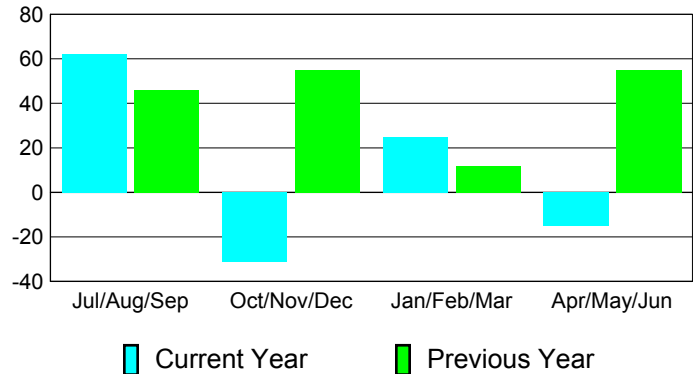

Gender Comparison 2010-2011

Jul/Aug/Sep

Oct/Nov/Dec

Jan/Feb/Mar

Apr/May/June

Male

Female