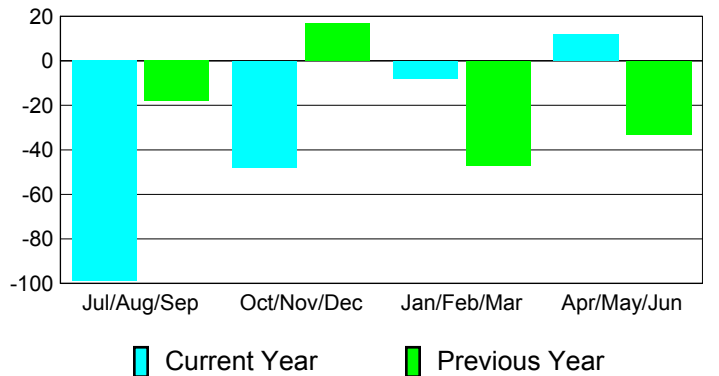

Gender Comparison 2010-2011

Jul/Aug/Sep

Oct/Nov/Dec

Jan/Feb/Mar

Apr/May/June

Male

Female