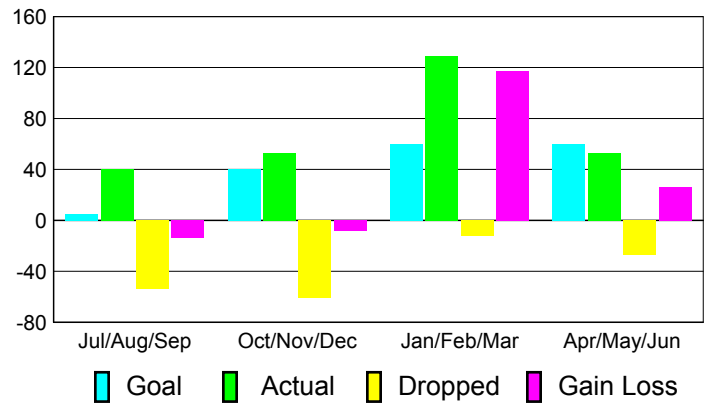

Membership Results 2010-2011

Goal, New, Dropped, Gain/Loss

Comparison of Membership Gain/Loss

Current Year Compared to the Previous Year