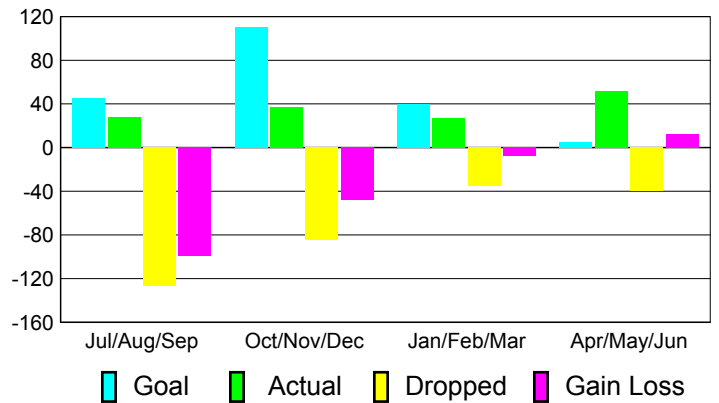

Membership Results 2010-2011

Goal, New, Dropped, Gain/Loss

Comparison of Membership Gain/Loss

Current Year Compared to the Previous Year