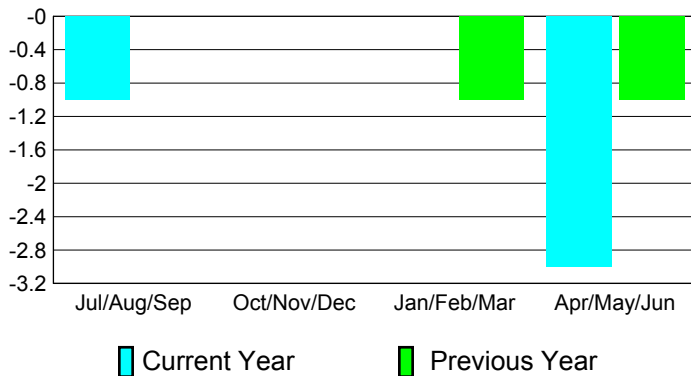

2010-2011 GMT Reports for District (or Undistricted) **District D 6**

GMT: **Joel Rosendo Gómez Franco** Location: **HONDURAS**

GMT CA: **3**

CLUBS

Club Results
2010-2011

Clubs
2009-2010

Month	New Club Goal	Actual New Clubs	Actual Dropped Clubs	Gain/Loss of Clubs	Gain/Loss of Clubs
Jul/Aug/Sep	0	0	-1	-1	0
Oct/Nov/Dec	1	0	0	0	0
Jan/Feb/Mar	1	0	0	0	-1
Apr/May/June	1	0	-3	-3	-1
Totals	3	0	-4	-4	-2

Club Results 2010-2011

Goal, New, Dropped, Gain/Loss

Comparison of Club Gain/Loss

Current Year Compared to the Previous Year

YTD Status Quo Clubs 2010-2011

Status Quo Clubs Compared to Status Quo Members

MEMBERSHIP

Membership Results
2010-2011

Membership
2009-2010

Month	Net Memb Goal	Actual New Memb	Actual Dropped Memb	Gain/Loss of Memb	Gain/Loss of Memb
Jul/Aug/Sep	10	58	-24	34	25
Oct/Nov/Dec	40	8	-14	-6	-26
Jan/Feb/Mar	40	7	-16	-9	-36
Apr/May/June	30	12	-114	-102	-43
Totals	120	85	-168	-83	-80

Membership Results 2010-2011

Goal, New, Dropped, Gain/Loss

Comparison of Membership Gain/Loss

Current Year Compared to the Previous Year

Gender Comparison 2010-2011

Jul/Aug/Sep

Oct/Nov/Dec

Jan/Feb/Mar

Apr/May/June

Male

Female