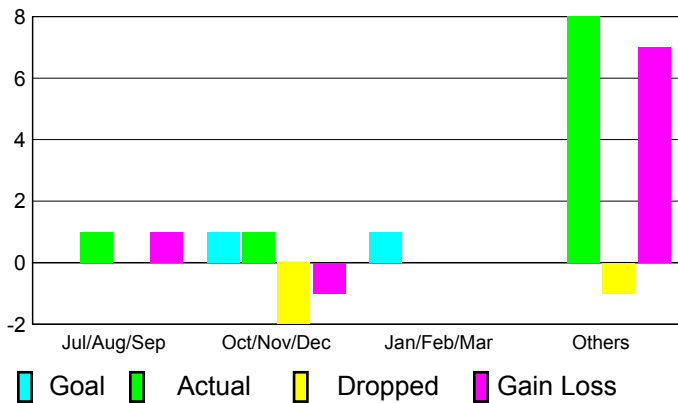

2010-2011 GMT Reports for District (or Undistricted) **District B 6**

GMT: **Joel Rosendo Gómez Franco** Location: **MEXICO**

GMT CA: **3**

CLUBS

Club Results
2010-2011

Clubs
2009-2010

Month	New Club Goal	Actual New Clubs	Actual Dropped Clubs	Gain/Loss of Clubs	Gain/Loss of Clubs
Jul/Aug/Sep	0	1	0	1	-1
Oct/Nov/Dec	1	1	-2	-1	0
Jan/Feb/Mar	1	0	0	0	1
Apr/May/June	0	8	-1	7	-1
Totals	2	10	-3	7	-1

Club Results 2010-2011

Goal, New, Dropped, Gain/Loss

Comparison of Club Gain/Loss

Current Year Compared to the Previous Year