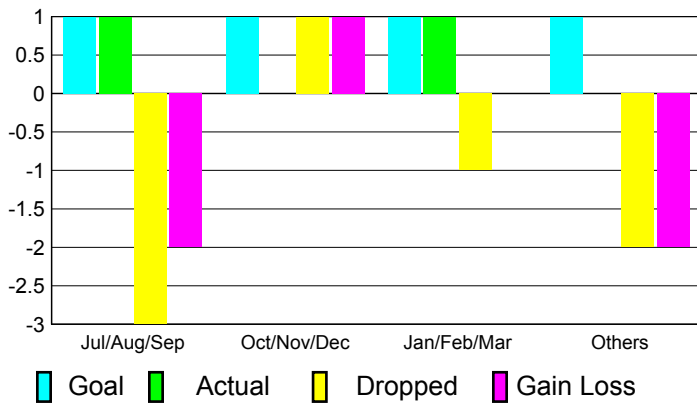

2010-2011 GMT Reports for District (or Undistricted) **District B 9**

GMT: **Joel Rosendo Gómez Franco** Location: **MEXICO**

GMT CA: **3**

CLUBS

Club Results
2010-2011

Clubs
2009-2010

Month	New Club Goal	Actual New Clubs	Actual Dropped Clubs	Gain/Loss of Clubs	Gain/Loss of Clubs
Jul/Aug/Sep	1	1	-3	-2	0
Oct/Nov/Dec	1	0	1	1	0
Jan/Feb/Mar	1	1	-1	0	0
Apr/May/Jun	1	0	-2	-2	0
Totals	4	2	-5	-3	0

Club Results 2010-2011

Goal, New, Dropped, Gain/Loss

Comparison of Club Gain/Loss

Current Year Compared to the Previous Year