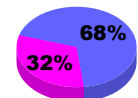

Apr/May/June

Male

Female