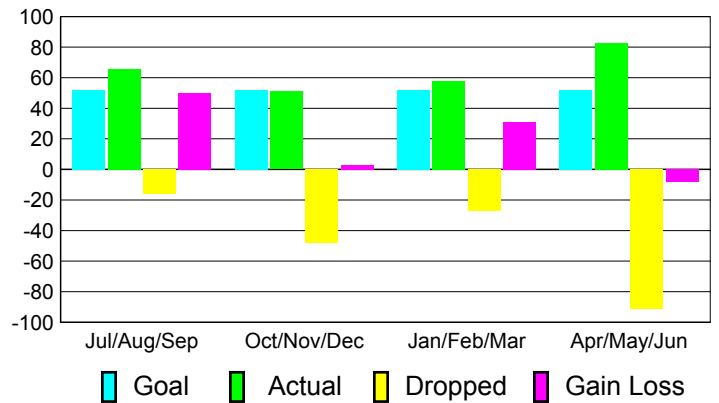

Membership Results 2010-2011

Goal, New, Dropped, Gain/Loss

Comparison of Membership Gain/Loss

Current Year Compared to the Previous Year