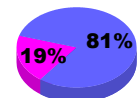

Oct/Nov/Dec