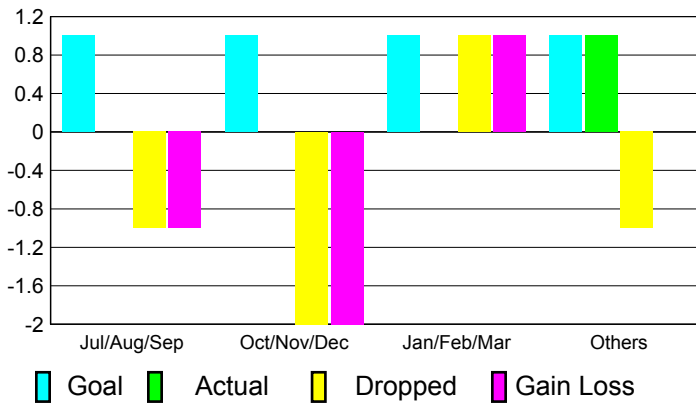

2010-2011 GMT Reports for District (or Undistricted) **District D 2**

GMT: **Joel Rosendo Gómez Franco** Location: **EL SALVADOR**

GMT CA: **3**

CLUBS

Club Results
2010-2011

Clubs
2009-2010

Month	New Club Goal	Actual New Clubs	Actual Dropped Clubs	Gain/Loss of Clubs	Gain/Loss of Clubs
Jul/Aug/Sep	1	0	-1	-1	0
Oct/Nov/Dec	1	0	-2	-2	1
Jan/Feb/Mar	1	0	1	1	1
Apr/May/June	1	1	-1	0	0
Totals	4	1	-3	-2	2

Club Results 2010-2011

Goal, New, Dropped, Gain/Loss

Comparison of Club Gain/Loss

Current Year Compared to the Previous Year