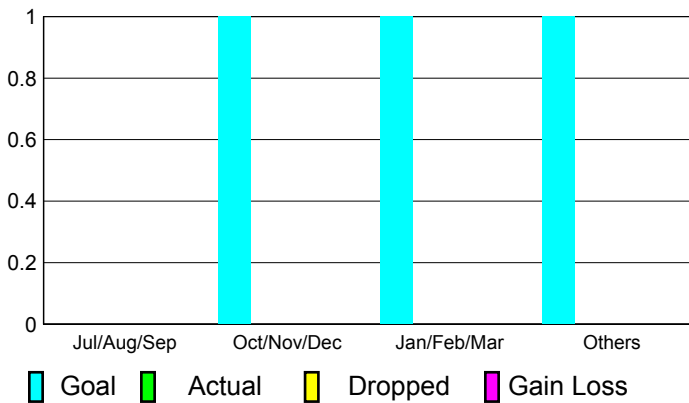

2010-2011 GMT Reports for District (or Undistricted) **District D 1**

GMT: **Joel Rosendo Gómez Franco** Location: **PANAMA**

GMT CA: **3**

CLUBS

Club Results
2010-2011

Clubs
2009-2010

Month	New Club Goal	Actual New Clubs	Actual Dropped Clubs	Gain/Loss of Clubs	Gain/Loss of Clubs
Jul/Aug/Sep	0	0	0	0	1
Oct/Nov/Dec	1	0	0	0	0
Jan/Feb/Mar	1	0	0	0	2
Apr/May/June	1	0	0	0	2
Totals	3	0	0	0	5

Club Results 2010-2011

Goal, New, Dropped, Gain/Loss

Comparison of Club Gain/Loss

Current Year Compared to the Previous Year