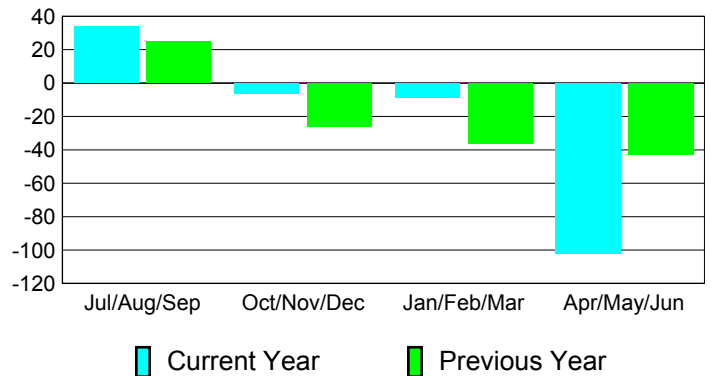

Gender Comparison 2010-2011

Jul/Aug/Sep

Oct/Nov/Dec

Jan/Feb/Mar

Apr/May/June

Male

Female