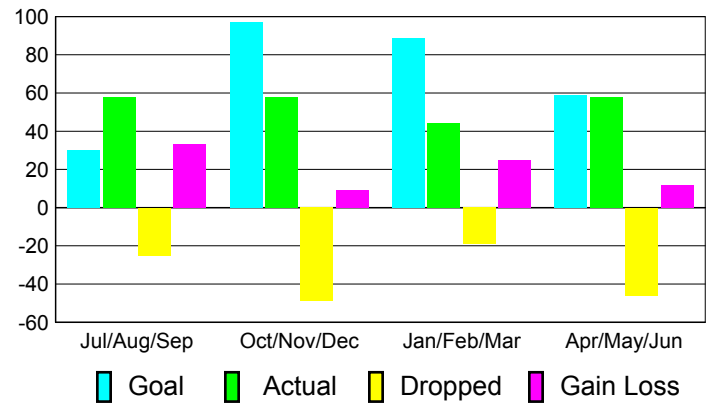

Membership Results 2010-2011

Goal, New, Dropped, Gain/Loss

Comparison of Membership Gain/Loss

Current Year Compared to the Previous Year