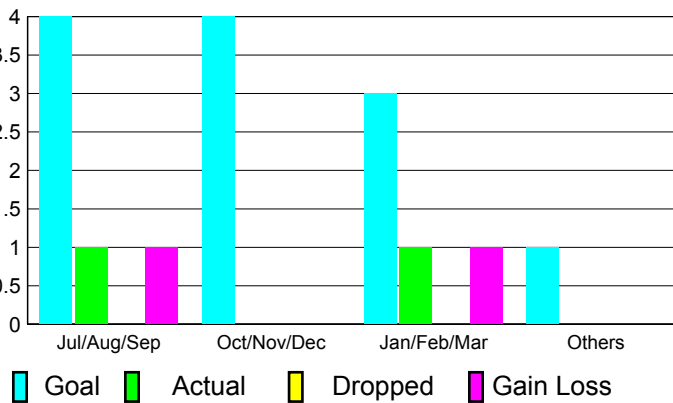

2010-2011 GMT Reports for District (or Undistricted) **District D 5**

GMT: **Joel Rosendo Gómez Franco** Location: **NICARAGUA**

GMT CA: **3**

CLUBS

Club Results
2010-2011

Clubs
2009-2010

Month	New Club Goal	Actual New Clubs	Actual Dropped Clubs	Gain/Loss of Clubs	Gain/Loss of Clubs
Jul/Aug/Sep	4	1	0	1	2
Oct/Nov/Dec	4	0	0	0	1
Jan/Feb/Mar	3	1	0	1	0
Apr/May/June	1	0	0	0	1
Totals	12	2	0	2	4

Club Results 2010-2011

Goal, New, Dropped, Gain/Loss

Comparison of Club Gain/Loss

Current Year Compared to the Previous Year