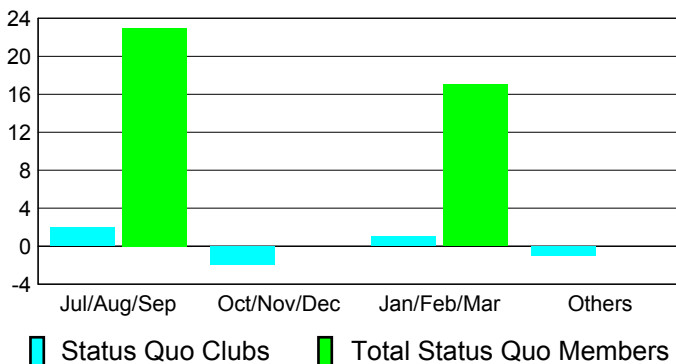

Club Results 2010-2011

Goal, New, Dropped, Gain/Loss

Comparison of Club Gain/Loss

Current Year Compared to the Previous Year

YTD Status Quo Clubs 2010-2011

Status Quo Clubs Compared to Status Quo Members

MEMBERSHIP