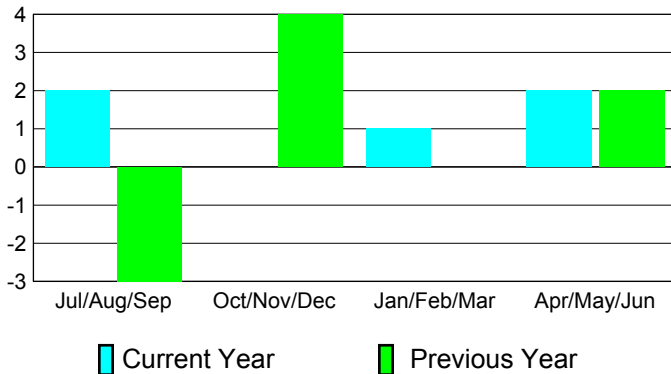

2010-2011 GMT Reports for District (or Undistricted) **District B 2**

GMT: **Joel Rosendo Gómez Franco** Location: **MEXICO**

GMT CA: **3**

CLUBS

Club Results
2010-2011

Clubs
2009-2010

Month	New Club Goal	Actual New Clubs	Actual Dropped Clubs	Gain/Loss of Clubs	Gain/Loss of Clubs
Jul/Aug/Sep	1	2	0	2	-3
Oct/Nov/Dec	1	0	0	0	4
Jan/Feb/Mar	1	1	0	1	0
Apr/May/June	1	2	0	2	2
Totals	4	5	0	5	3

Club Results 2010-2011

Goal, New, Dropped, Gain/Loss

Comparison of Club Gain/Loss

Current Year Compared to the Previous Year

YTD Status Quo Clubs 2010-2011

Status Quo Clubs Compared to Status Quo Members

MEMBERSHIP

Membership Results
2010-2011

Membership
2009-2010

Month	Net Memb Goal	Actual New Memb	Actual Dropped Memb	Gain/Loss of Memb	Gain/Loss of Memb
Jul/Aug/Sep	52	66	-16	50	-81
Oct/Nov/Dec	52	51	-48	3	73
Jan/Feb/Mar	52	58	-27	31	-6
Apr/May/June	52	83	-91	-8	52
Totals	208	258	-182	76	38

Membership Results 2010-2011

Goal, New, Dropped, Gain/Loss

Comparison of Membership Gain/Loss

Current Year Compared to the Previous Year

Gender Comparison 2010-2011

Male

Female