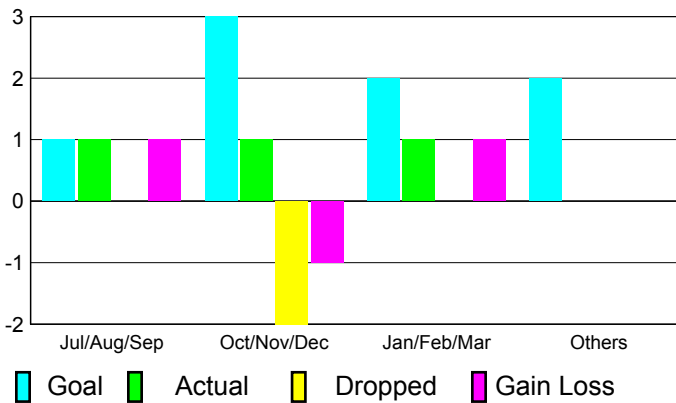

2010-2011 GMT Reports for District (or Undistricted) **District B 4**

GMT: **Joel Rosendo Gómez Franco** Location: **MEXICO**

GMT CA: **3**

CLUBS

Club Results
2010-2011

Clubs
2009-2010

Month	New Club Goal	Actual New Clubs	Actual Dropped Clubs	Gain/Loss of Clubs	Gain/Loss of Clubs
Jul/Aug/Sep	1	1	0	1	0
Oct/Nov/Dec	3	1	-2	-1	0
Jan/Feb/Mar	2	1	0	1	1
Apr/May/June	2	0	0	0	0
Totals	8	3	-2	1	1

Club Results 2010-2011

Goal, New, Dropped, Gain/Loss

Comparison of Club Gain/Loss

Current Year Compared to the Previous Year