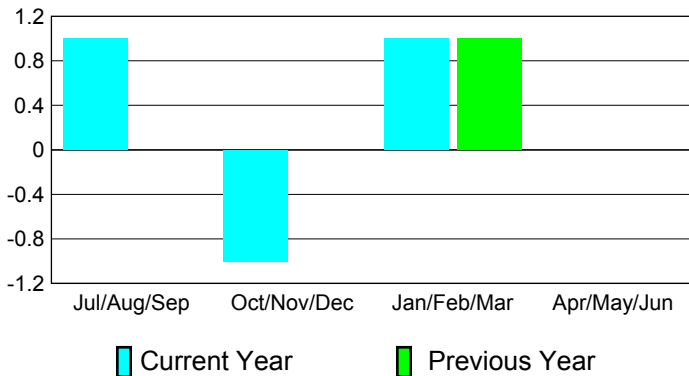

2010-2011 GMT Reports for District (or Undistricted) **District B 4**

GMT: **Joel Rosendo Gómez Franco** Location: **MEXICO**

GMT CA: **3**

CLUBS

Club Results
2010-2011

Clubs
2009-2010

Month	New Club Goal	Actual New Clubs	Actual Dropped Clubs	Gain/Loss of Clubs	Gain/Loss of Clubs
Jul/Aug/Sep	1	1	0	1	0
Oct/Nov/Dec	3	1	-2	-1	0
Jan/Feb/Mar	2	1	0	1	1
Apr/May/June	2	0	0	0	0
Totals	8	3	-2	1	1

Club Results 2010-2011

Goal, New, Dropped, Gain/Loss

Comparison of Club Gain/Loss

Current Year Compared to the Previous Year

YTD Status Quo Clubs 2010-2011

Status Quo Clubs Compared to Status Quo Members

MEMBERSHIP

Membership Results
2010-2011

Membership
2009-2010

Month	Net Memb Goal	Actual New Memb	Actual Dropped Memb	Gain/Loss of Memb	Gain/Loss of Memb
Jul/Aug/Sep	44	74	-45	29	-8
Oct/Nov/Dec	112	91	-63	28	46
Jan/Feb/Mar	77	87	-28	59	10
Apr/May/June	53	118	-53	65	16
Totals	286	370	-189	181	64

Membership Results 2010-2011

Goal, New, Dropped, Gain/Loss

Comparison of Membership Gain/Loss

Current Year Compared to the Previous Year

Gender Comparison 2010-2011

Jul/Aug/Sep

Oct/Nov/Dec

Jan/Feb/Mar

Apr/May/June

Male

Female