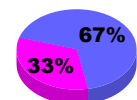

Oct/Nov/Dec