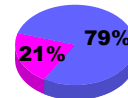

Jan/Feb/Mar