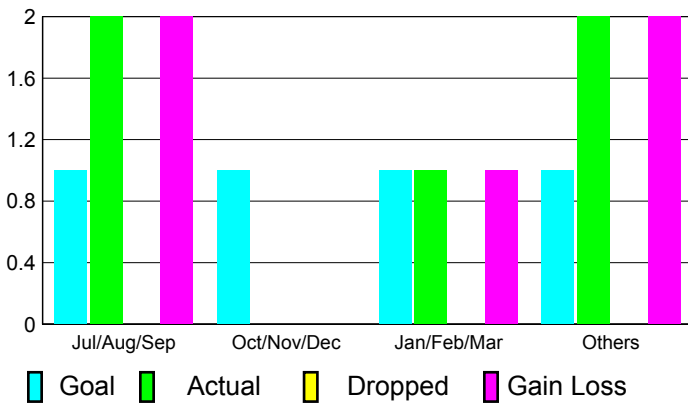

2010-2011 GMT Reports for District (or Undistricted) **District B 2**

GMT: **Joel Rosendo Gómez Franco** Location: **MEXICO**

GMT CA: **3**

CLUBS

Club Results
2010-2011

Clubs
2009-2010

Month	New Club Goal	Actual New Clubs	Actual Dropped Clubs	Gain/Loss of Clubs	Gain/Loss of Clubs
Jul/Aug/Sep	1	2	0	2	-3
Oct/Nov/Dec	1	0	0	0	4
Jan/Feb/Mar	1	1	0	1	0
Apr/May/June	1	2	0	2	2
Totals	4	5	0	5	3

Club Results 2010-2011

Goal, New, Dropped, Gain/Loss

Comparison of Club Gain/Loss

Current Year Compared to the Previous Year