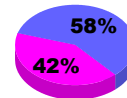

Jan/Feb/Mar