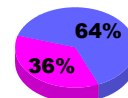

Gender Comparison 2010-2011

Jul/Aug/Sep