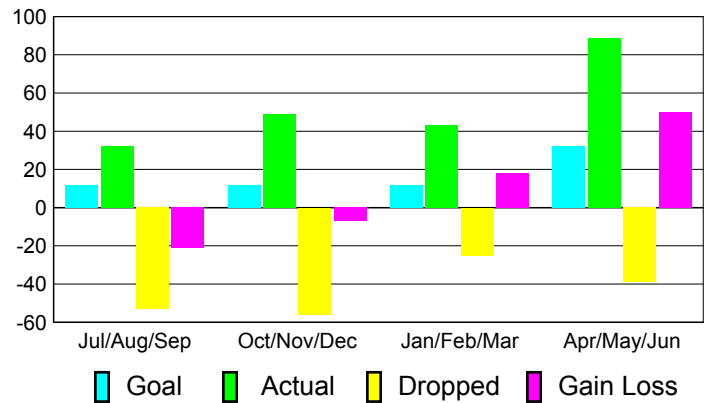

Membership Results 2010-2011

Goal, New, Dropped, Gain/Loss