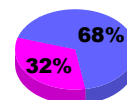

Gender Comparison 2010-2011

Jul/Aug/Sep