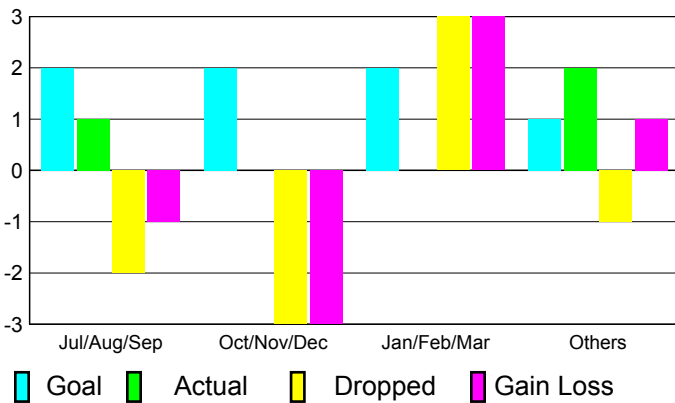

GMT: **Joel Rosendo Gómez Franco** Location: **MEXICO**

GMT CA: **3**

CLUBS

Club Results
2010-2011

Clubs
2009-2010

Month	New Club Goal	Actual New Clubs	Actual Dropped Clubs	Gain/Loss of Clubs	Gain/Loss of Clubs
Jul/Aug/Sep	2	1	-2	-1	1
Oct/Nov/Dec	2	0	-3	-3	0
Jan/Feb/Mar	2	0	3	3	0
Apr/May/June	1	2	-1	1	1
Totals	7	3	-3	0	2

Club Results 2010-2011

Goal, New, Dropped, Gain/Loss

Comparison of Club Gain/Loss

Current Year Compared to the Previous Year

YTD Status Quo Clubs 2010-2011

Status Quo Clubs Compared to Status Quo Members

MEMBERSHIP