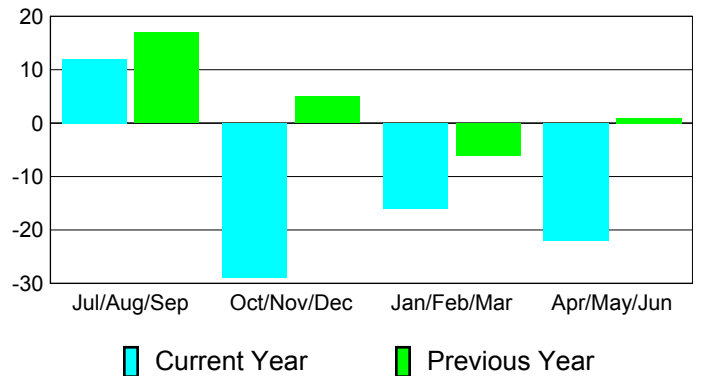

Gender Comparison 2010-2011

Jul/Aug/Sep

Oct/Nov/Dec

Jan/Feb/Mar

Apr/May/June

Male

Female