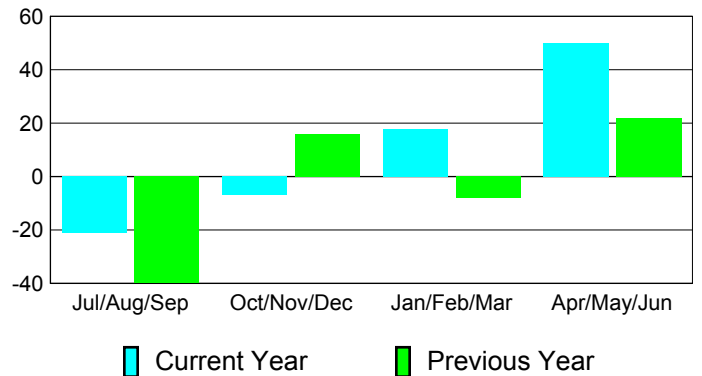

YTD Status Quo Clubs 2010-2011

Status Quo Clubs Compared to Status Quo Members

Gender Comparison 2010-2011

Jul/Aug/Sep

Oct/Nov/Dec

Jan/Feb/Mar

Apr/May/June

Male