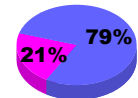

Apr/May/June

Male

Female