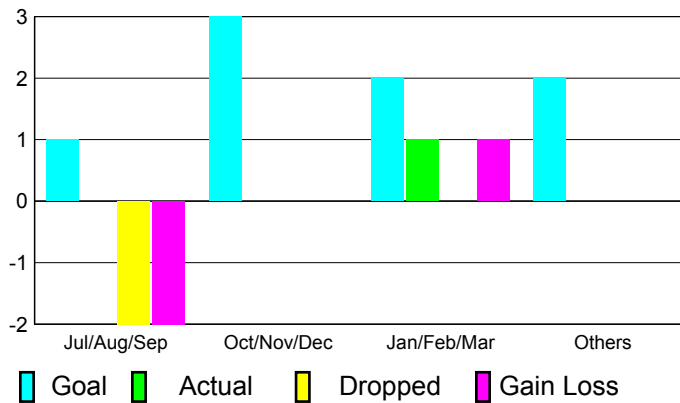

2010-2011 GMT Reports for District (or Undistricted) **District D 3**

GMT: **Joel Rosendo Gómez Franco** Location: **GUATEMALA**

GMT CA: **3**

CLUBS

Club Results
2010-2011

Clubs
2009-2010

Month	New Club Goal	Actual New Clubs	Actual Dropped Clubs	Gain/Loss of Clubs	Gain/Loss of Clubs
Jul/Aug/Sep	1	0	-2	-2	0
Oct/Nov/Dec	3	0	0	0	0
Jan/Feb/Mar	2	1	0	1	-1
Apr/May/June	2	0	0	0	1
Totals	8	1	-2	-1	0

Club Results 2010-2011

Goal, New, Dropped, Gain/Loss

Comparison of Club Gain/Loss

Current Year Compared to the Previous Year