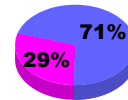

Jan/Feb/Mar