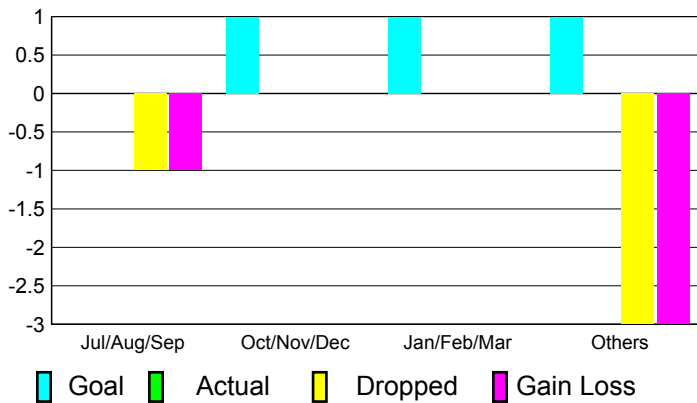

2010-2011 GMT Reports for District (or Undistricted) **District D 6**

GMT: **Joel Rosendo Gómez Franco** Location: **HONDURAS**

GMT CA: **3**

CLUBS

Club Results
2010-2011

Clubs
2009-2010

Month	New Club Goal	Actual New Clubs	Actual Dropped Clubs	Gain/Loss of Clubs	Gain/Loss of Clubs
Jul/Aug/Sep	0	0	-1	-1	0
Oct/Nov/Dec	1	0	0	0	0
Jan/Feb/Mar	1	0	0	0	-1
Apr/May/June	1	0	-3	-3	-1
Totals	3	0	-4	-4	-2

Club Results 2010-2011

Goal, New, Dropped, Gain/Loss

Comparison of Club Gain/Loss

Current Year Compared to the Previous Year