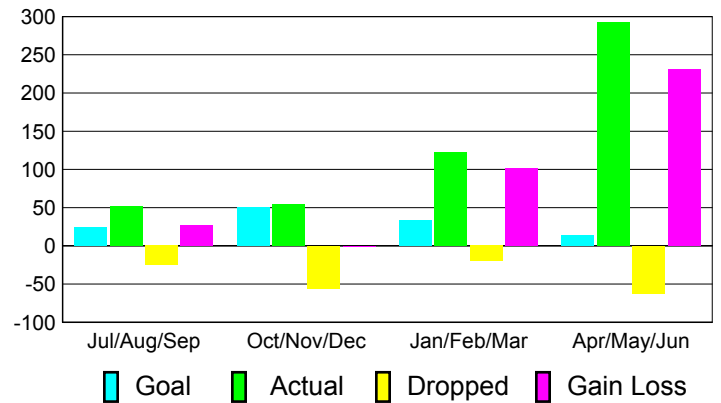

Membership Results 2010-2011

Goal, New, Dropped, Gain/Loss

Comparison of Membership Gain/Loss

Current Year Compared to the Previous Year