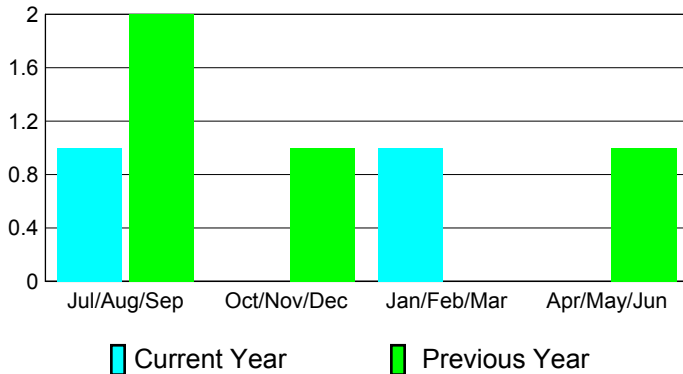

2010-2011 GMT Reports for District (or Undistricted) **District D 5**

GMT: **Joel Rosendo Gómez Franco** Location: **NICARAGUA**

GMT CA: **3**

CLUBS

Club Results
2010-2011

Clubs
2009-2010

Month	New Club Goal	Actual New Clubs	Actual Dropped Clubs	Gain/Loss of Clubs	Gain/Loss of Clubs
Jul/Aug/Sep	4	1	0	1	2
Oct/Nov/Dec	4	0	0	0	1
Jan/Feb/Mar	3	1	0	1	0
Apr/May/June	1	0	0	0	1
Totals	12	2	0	2	4

Club Results 2010-2011

Goal, New, Dropped, Gain/Loss

Comparison of Club Gain/Loss

Current Year Compared to the Previous Year

YTD Status Quo Clubs 2010-2011

Status Quo Clubs Compared to Status Quo Members

MEMBERSHIP

Membership Results
2010-2011

Membership
2009-2010

Month	Net Memb Goal	Actual New Memb	Actual Dropped Memb	Gain/Loss of Memb	Gain/Loss of Memb
Jul/Aug/Sep	100	84	-22	62	46
Oct/Nov/Dec	108	7	-38	-31	55
Jan/Feb/Mar	90	44	-19	25	12
Apr/May/June	40	21	-36	-15	55
Totals	338	156	-115	41	168

Membership Results 2010-2011

Goal, New, Dropped, Gain/Loss

Comparison of Membership Gain/Loss

Current Year Compared to the Previous Year

Gender Comparison 2010-2011

Jul/Aug/Sep

Oct/Nov/Dec

Jan/Feb/Mar

Apr/May/June

Male

Female