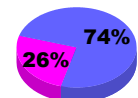

Oct/Nov/Dec