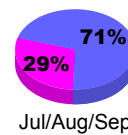

Gender Comparison 2010-2011

Jul/Aug/Sep