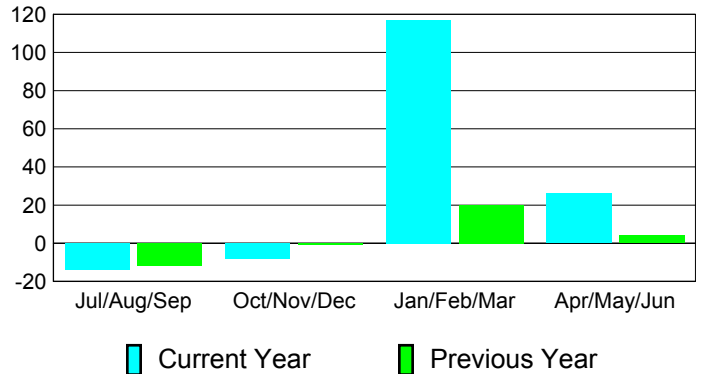

Gender Comparison 2010-2011

Jul/Aug/Sep

Oct/Nov/Dec

Jan/Feb/Mar

Apr/May/June

Male

Female