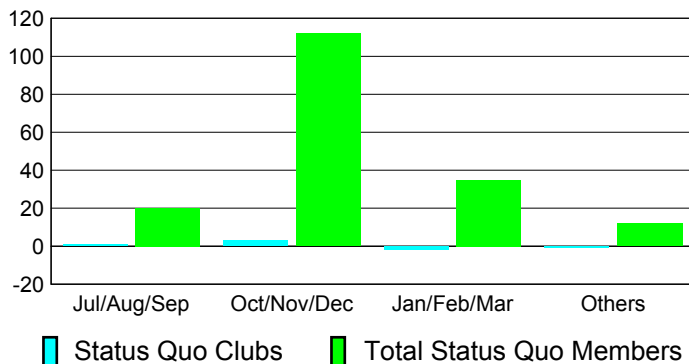

Club Results 2010-2011

Goal, New, Dropped, Gain/Loss

Comparison of Club Gain/Loss

Current Year Compared to the Previous Year

YTD Status Quo Clubs 2010-2011

Status Quo Clubs Compared to Status Quo Members

MEMBERSHIP