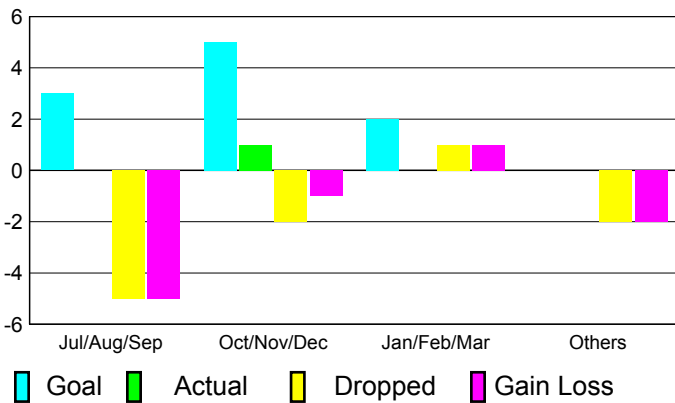

2010-2011 GMT Reports for District (or Undistricted) **District B 1**

GMT: **Joel Rosendo Gómez Franco** Location: **MEXICO**

GMT CA: **3**

CLUBS

Club Results
2010-2011

Clubs
2009-2010

Month	New Club Goal	Actual New Clubs	Actual Dropped Clubs	Gain/Loss of Clubs	Gain/Loss of Clubs
Jul/Aug/Sep	3	0	-5	-5	-1
Oct/Nov/Dec	5	1	-2	-1	0
Jan/Feb/Mar	2	0	1	1	-1
Apr/May/June	0	0	-2	-2	1
Totals	10	1	-8	-7	-1

Club Results 2010-2011

Goal, New, Dropped, Gain/Loss

Comparison of Club Gain/Loss

Current Year Compared to the Previous Year

YTD Status Quo Clubs 2010-2011

Status Quo Clubs Compared to Status Quo Members

MEMBERSHIP