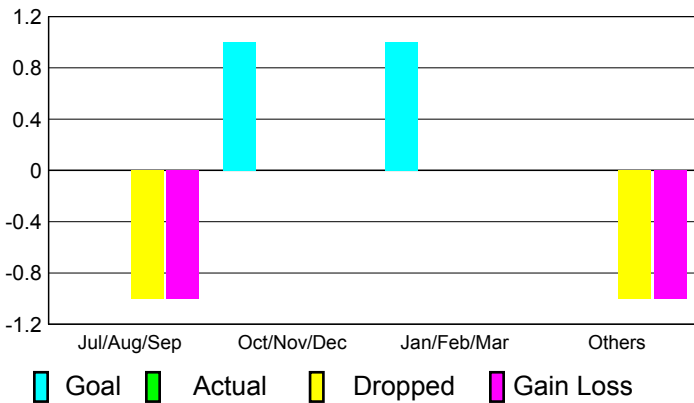

2010-2011 GMT Reports for District (or Undistricted) **District B 8**

GMT: **Joel Rosendo Gómez Franco** Location: **MEXICO**

GMT CA: **3**

CLUBS

Club Results
2010-2011

Clubs
2009-2010

Month	New Club Goal	Actual New Clubs	Actual Dropped Clubs	Gain/Loss of Clubs	Gain/Loss of Clubs
Jul/Aug/Sep	0	0	-1	-1	0
Oct/Nov/Dec	1	0	0	0	0
Jan/Feb/Mar	1	0	0	0	0
Apr/May/June	0	0	-1	-1	0
Totals	2	0	-2	-2	0

Club Results 2010-2011

Goal, New, Dropped, Gain/Loss

Comparison of Club Gain/Loss

Current Year Compared to the Previous Year