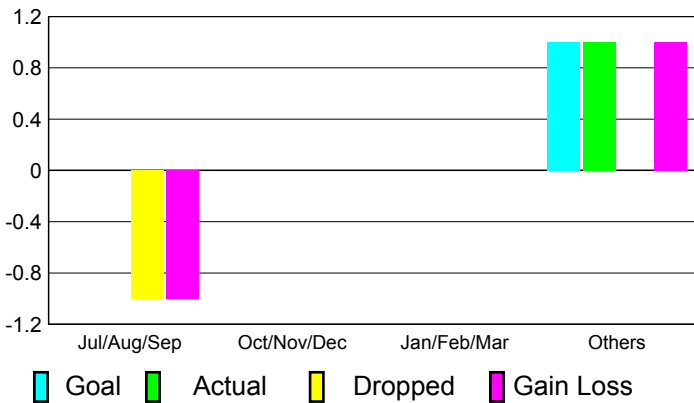

2010-2011 GMT Reports for District (or Undistricted) **District D 4**

GMT: **Joel Rosendo Gómez Franco** Location: **COSTA RICA**

GMT CA: **3**

CLUBS

Club Results
2010-2011

Clubs
2009-2010

Month	New Club Goal	Actual New Clubs	Actual Dropped Clubs	Gain/Loss of Clubs	Gain/Loss of Clubs
Jul/Aug/Sep	0	0	-1	-1	0
Oct/Nov/Dec	0	0	0	0	0
Jan/Feb/Mar	0	0	0	0	0
Apr/May/June	1	1	0	1	0
Totals	1	1	-1	0	0

Club Results 2010-2011

Goal, New, Dropped, Gain/Loss

MEMBERSHIP

Membership Results
2010-2011

Membership
2009-2010

Month	Net Memb Goal	Actual New Memb	Actual Dropped Memb	Gain/Loss of Memb	Gain/Loss of Memb
Jul/Aug/Sep	12	32	-53	-21	-40
Oct/Nov/Dec	12	49	-56	-7	16
Jan/Feb/Mar	12	43	-25	18	-8
Apr/May/June	32	89	-39	50	22
Totals	68	213	-173	40	-10