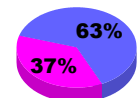

Oct/Nov/Dec