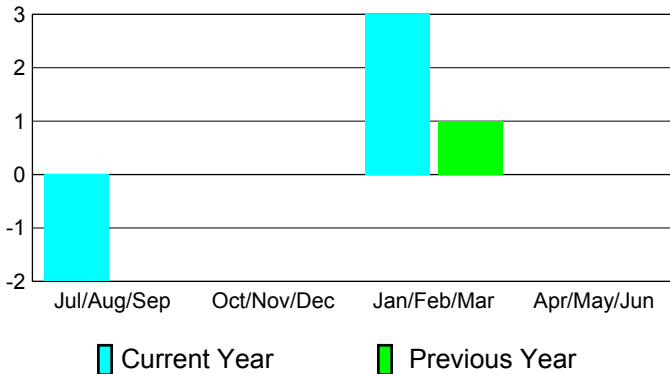

2010-2011 GMT Reports for District (or Undistricted) **District B 7**

GMT: **Joel Rosendo Gómez Franco** Location: **MEXICO**

GMT CA: **3**

CLUBS

Club Results
2010-2011

Clubs
2009-2010

Month	New Club Goal	Actual New Clubs	Actual Dropped Clubs	Gain/Loss of Clubs	Gain/Loss of Clubs
Jul/Aug/Sep	0	0	-2	-2	0
Oct/Nov/Dec	2	1	-1	0	0
Jan/Feb/Mar	2	1	2	3	1
Apr/May/June	2	0	0	0	0
Totals	6	2	-1	1	1

Club Results 2010-2011

Goal, New, Dropped, Gain/Loss

Comparison of Club Gain/Loss

Current Year Compared to the Previous Year

YTD Status Quo Clubs 2010-2011

Status Quo Clubs Compared to Status Quo Members

MEMBERSHIP

Membership Results
2010-2011

Membership
2009-2010

Month	Net Memb Goal	Actual New Memb	Actual Dropped Memb	Gain/Loss of Memb	Gain/Loss of Memb
Jul/Aug/Sep	5	40	-54	-14	-12
Oct/Nov/Dec	40	53	-61	-8	-1
Jan/Feb/Mar	60	129	-12	117	20
Apr/May/June	60	53	-27	26	4
Totals	165	275	-154	121	11

Membership Results 2010-2011

Goal, New, Dropped, Gain/Loss

Comparison of Membership Gain/Loss

Current Year Compared to the Previous Year

Gender Comparison 2010-2011

Jul/Aug/Sep

Oct/Nov/Dec

Jan/Feb/Mar

Apr/May/June

Male

Female