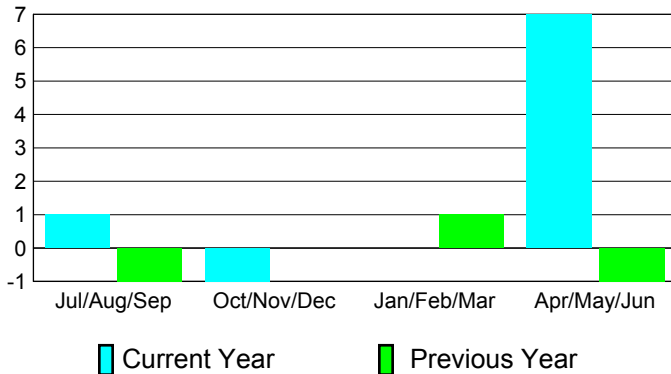

2010-2011 GMT Reports for District (or Undistricted) **District B 6**

GMT: **Joel Rosendo Gómez Franco** Location: **MEXICO**

GMT CA: **3**

CLUBS

Club Results
2010-2011

Clubs
2009-2010

Month	New Club Goal	Actual New Clubs	Actual Dropped Clubs	Gain/Loss of Clubs	Gain/Loss of Clubs
Jul/Aug/Sep	0	1	0	1	-1
Oct/Nov/Dec	1	1	-2	-1	0
Jan/Feb/Mar	1	0	0	0	1
Apr/May/June	0	8	-1	7	-1
Totals	2	10	-3	7	-1

Club Results 2010-2011

Goal, New, Dropped, Gain/Loss

Comparison of Club Gain/Loss

Current Year Compared to the Previous Year

YTD Status Quo Clubs 2010-2011

Status Quo Clubs Compared to Status Quo Members

MEMBERSHIP

Membership Results
2010-2011

Membership
2009-2010

Month	Net Memb Goal	Actual New Memb	Actual Dropped Memb	Gain/Loss of Memb	Gain/Loss of Memb
Jul/Aug/Sep	25	52	-25	27	-14
Oct/Nov/Dec	50	55	-56	-1	0
Jan/Feb/Mar	34	122	-20	102	19
Apr/May/June	14	293	-62	231	-3
Totals	123	522	-163	359	2

Membership Results 2010-2011

Goal, New, Dropped, Gain/Loss

Comparison of Membership Gain/Loss

Current Year Compared to the Previous Year

Gender Comparison 2010-2011

Jul/Aug/Sep

Oct/Nov/Dec

Jan/Feb/Mar

Apr/May/June

Male

Female