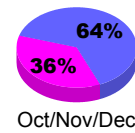

Oct/Nov/Dec