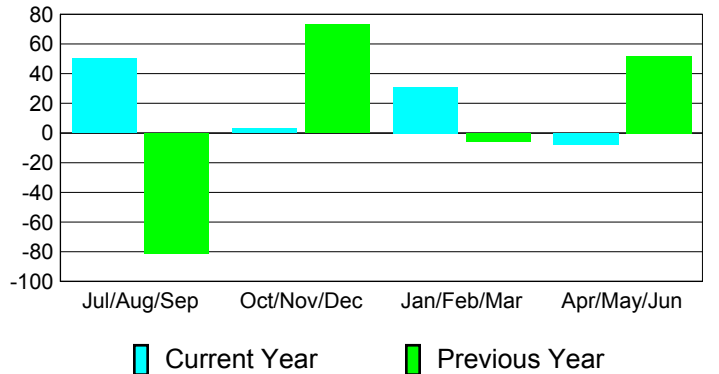

Gender Comparison 2010-2011

Male

Female