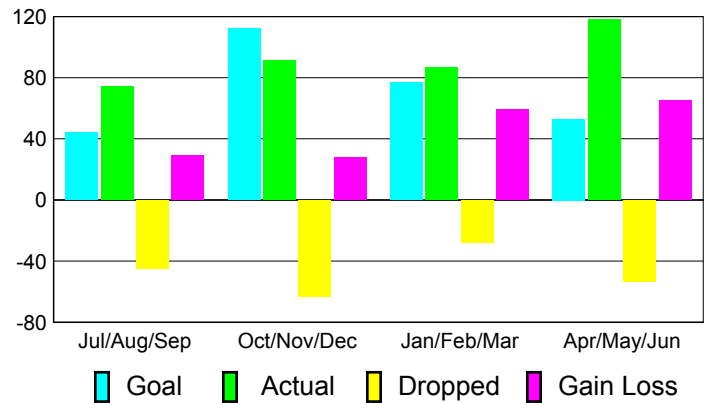

Membership Results 2010-2011

Goal, New, Dropped, Gain/Loss

Comparison of Membership Gain/Loss

Current Year Compared to the Previous Year