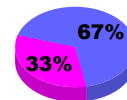

Jan/Feb/Mar