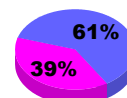

Gender Comparison 2010-2011

Jul/Aug/Sep