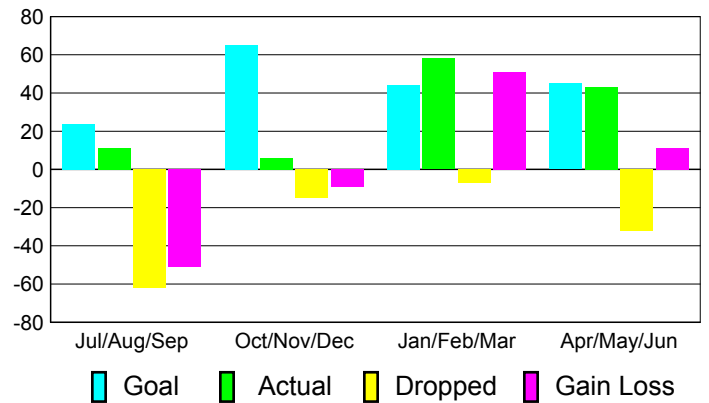

Membership Results 2010-2011

Goal, New, Dropped, Gain/Loss

Comparison of Membership Gain/Loss

Current Year Compared to the Previous Year