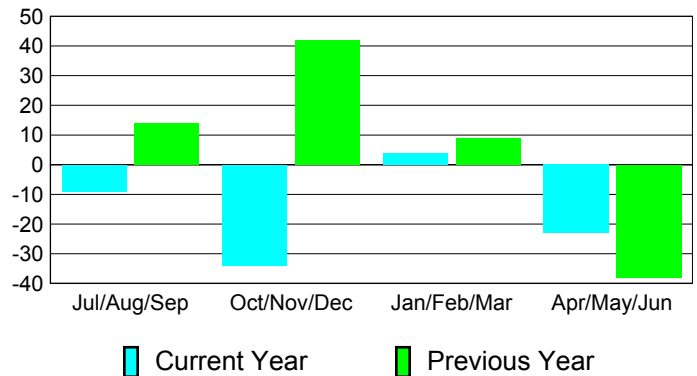

Gender Comparison 2010-2011

Jul/Aug/Sep

Oct/Nov/Dec

Jan/Feb/Mar

Apr/May/June

Male

Female