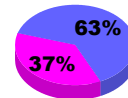

Jan/Feb/Mar