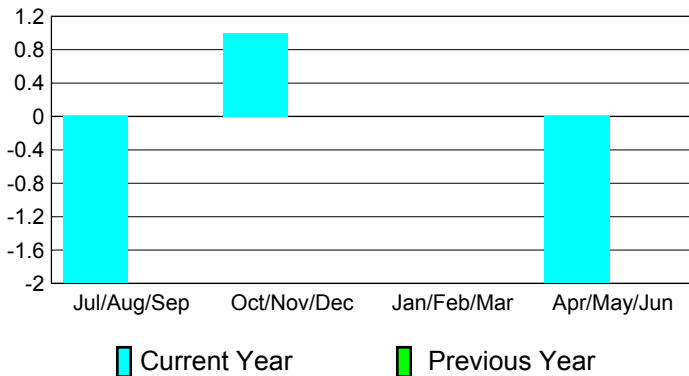

2010-2011 GMT Reports for District (or Undistricted) **District B 9**

GMT: **Joel Rosendo Gómez Franco** Location: **MEXICO**

GMT CA: **3**

CLUBS

Club Results
2010-2011

Clubs
2009-2010

Month	New Club Goal	Actual New Clubs	Actual Dropped Clubs	Gain/Loss of Clubs	Gain/Loss of Clubs
Jul/Aug/Sep	1	1	-3	-2	0
Oct/Nov/Dec	1	0	1	1	0
Jan/Feb/Mar	1	1	-1	0	0
Apr/May/Jun	1	0	-2	-2	0
Totals	4	2	-5	-3	0

Club Results 2010-2011

Goal, New, Dropped, Gain/Loss

Comparison of Club Gain/Loss

Current Year Compared to the Previous Year

YTD Status Quo Clubs 2010-2011

Status Quo Clubs Compared to Status Quo Members

MEMBERSHIP

Membership Results
2010-2011

Membership
2009-2010

Month	Net Memb Goal	Actual New Memb	Actual Dropped Memb	Gain/Loss of Memb	Gain/Loss of Memb
Jul/Aug/Sep	20	33	-73	-40	5
Oct/Nov/Dec	20	27	-12	15	-19
Jan/Feb/Mar	20	21	-32	-11	-11
Apr/May/Jun	20	27	-70	-43	-20
Totals	80	108	-187	-79	-45

Membership Results 2010-2011

Goal, New, Dropped, Gain/Loss

Comparison of Membership Gain/Loss

Current Year Compared to the Previous Year

Gender Comparison 2010-2011

Jul/Aug/Sep

Oct/Nov/Dec

Jan/Feb/Mar

Apr/May/Jun

Male

Female