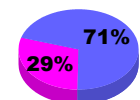

Oct/Nov/Dec