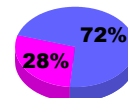

Jan/Feb/Mar