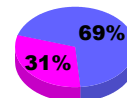

Jan/Feb/Mar