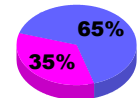

Apr/May/Jun

Male

Female