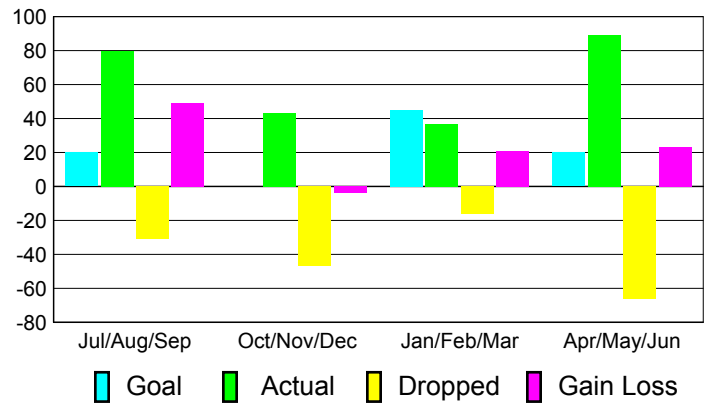

Membership Results 2010-2011

Goal, New, Dropped, Gain/Loss

Comparison of Membership Gain/Loss

Current Year Compared to the Previous Year