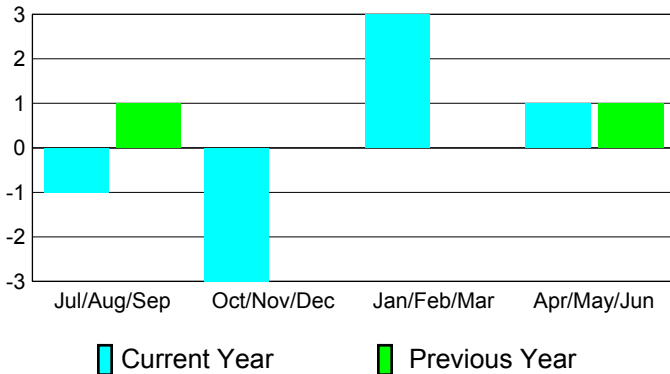

2010-2011 GMT Reports for District (or Undistricted) **District B 3**

GMT: **Joel Rosendo Gómez Franco** Location: **MEXICO**

GMT CA: **3**

CLUBS

Club Results
2010-2011

Clubs
2009-2010

Month	New Club Goal	Actual New Clubs	Actual Dropped Clubs	Gain/Loss of Clubs	Gain/Loss of Clubs
Jul/Aug/Sep	2	1	-2	-1	1
Oct/Nov/Dec	2	0	-3	-3	0
Jan/Feb/Mar	2	0	3	3	0
Apr/May/June	1	2	-1	1	1
Totals	7	3	-3	0	2

Club Results 2010-2011

Goal, New, Dropped, Gain/Loss

Comparison of Club Gain/Loss

Current Year Compared to the Previous Year

YTD Status Quo Clubs 2010-2011

Status Quo Clubs Compared to Status Quo Members

MEMBERSHIP

Membership Results
2010-2011

Membership
2009-2010

Month	Net Memb Goal	Actual New Memb	Actual Dropped Memb	Gain/Loss of Memb	Gain/Loss of Memb
Jul/Aug/Sep	50	72	-111	-39	-14
Oct/Nov/Dec	85	69	-241	-172	-89
Jan/Feb/Mar	90	115	-55	60	23
Apr/May/June	50	135	-196	-61	-50
Totals	275	391	-603	-212	-130

Membership Results 2010-2011

Goal, New, Dropped, Gain/Loss

Comparison of Membership Gain/Loss

Current Year Compared to the Previous Year

Gender Comparison 2010-2011

Jul/Aug/Sep

Oct/Nov/Dec

Jan/Feb/Mar

Apr/May/June

Male

Female