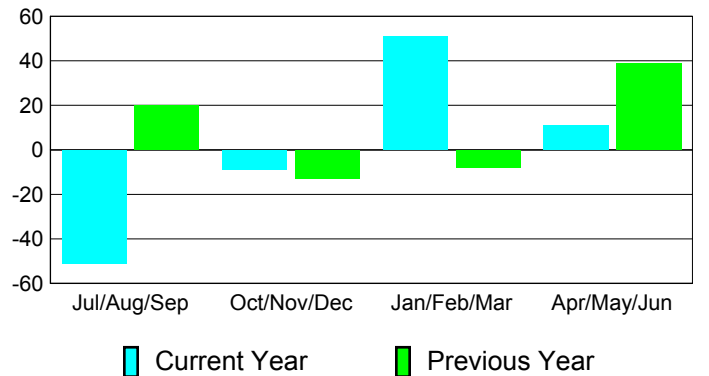

Gender Comparison 2010-2011

Jul/Aug/Sep

Oct/Nov/Dec

Jan/Feb/Mar

Apr/May/June

Male

Female