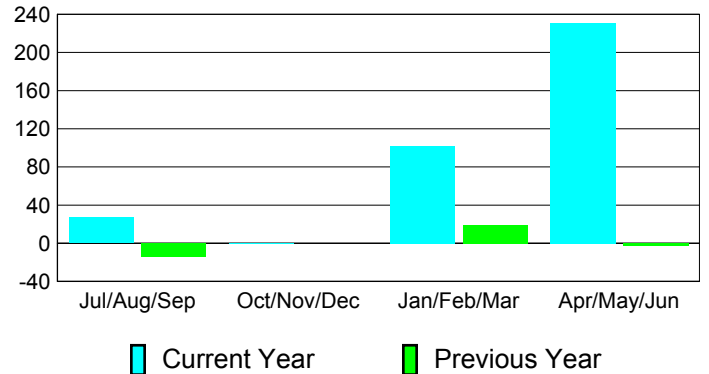

Gender Comparison 2010-2011

Jul/Aug/Sep

Oct/Nov/Dec

Jan/Feb/Mar

Apr/May/June

Male

Female