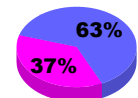

Apr/May/June

Male

Female