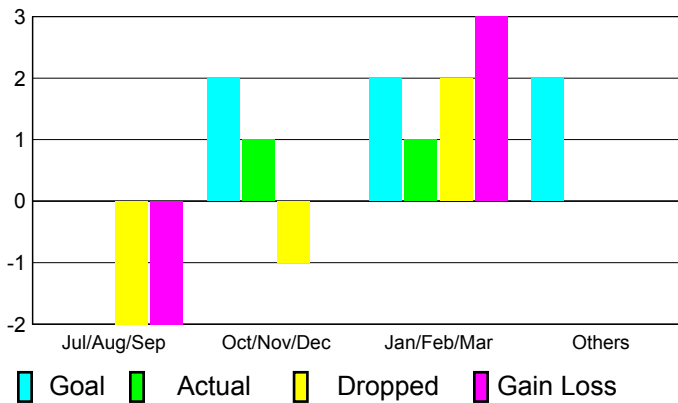

2010-2011 GMT Reports for District (or Undistricted) **District B 7**

GMT: **Joel Rosendo Gómez Franco** Location: **MEXICO**

GMT CA: **3**

CLUBS

Club Results
2010-2011

Clubs
2009-2010

Month	New Club Goal	Actual New Clubs	Actual Dropped Clubs	Gain/Loss of Clubs	Gain/Loss of Clubs
Jul/Aug/Sep	0	0	-2	-2	0
Oct/Nov/Dec	2	1	-1	0	0
Jan/Feb/Mar	2	1	2	3	1
Apr/May/June	2	0	0	0	0
Totals	6	2	-1	1	1

Club Results 2010-2011

Goal, New, Dropped, Gain/Loss

Comparison of Club Gain/Loss

Current Year Compared to the Previous Year