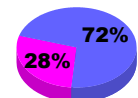

Oct/Nov/Dec