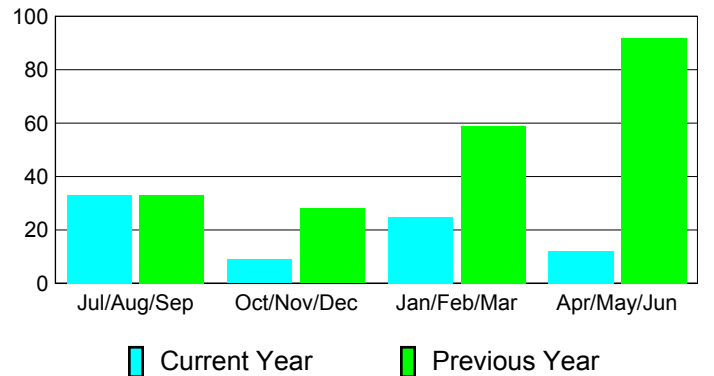

Gender Comparison 2010-2011

Jul/Aug/Sep

Oct/Nov/Dec

Jan/Feb/Mar

Apr/May/June

Male

Female