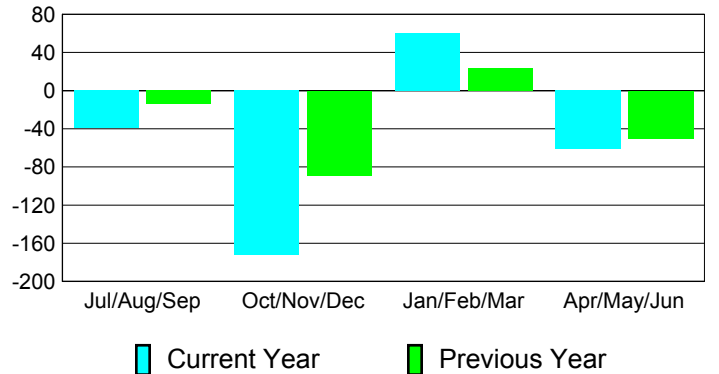

Gender Comparison 2010-2011

Jul/Aug/Sep

Oct/Nov/Dec

Jan/Feb/Mar

Apr/May/June

Male

Female