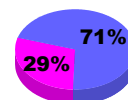

Gender Comparison 2010-2011

Jul/Aug/Sep